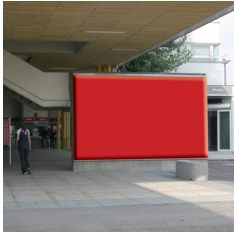

CERSAIE
Bologna - Italy

Advertising Spaces

POSITIONS **MICHELINO ENTRANCE**

TYPE

N

23-27 / 09 / 2024

cod. **102011201**

Sign hung on Michelino entrance arcade wall.

Rate € 4,650.00

1 SINGLE-SIDE SIGN

Dimensions: **500 x 300 cm** (width x height)
Bearing: **forex type** (do not use light PVC panels)
Thickness: **max 2 cm / min 1,5 cm**

All signs must be **made up by and at the expense of the Exhibitor.**