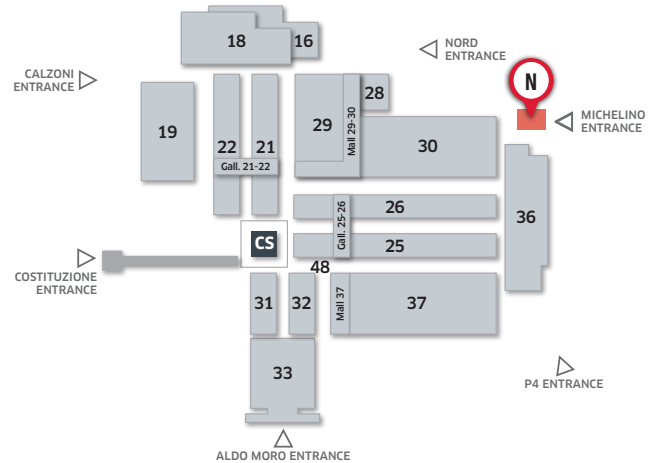

CERSAIE
Bologna - Italy

Advertising Spaces

POSITIONS **MICHELINO ENTRANCE**

TYPE

N

23-27 / 09 / 2024

cod. **102011201**

Sign hung on Michelino entrance arcade wall.

Rate € 4,650.00

1 SINGLE-SIDE SIGN

Dimensions: **500 x 300 cm** (width x height)
Bearing: **forex type** (do not use light PVC panels)
Thickness: **max 2 cm / min 1,5 cm**

All signs must be **made up by and at the expense of the Exhibitor.**

DELIVERY

Ad. material must be sent to:
Warehouse CFP - BOLOGNAFIERE
Via Maserati, 13 - 40128 Bologna (Italy)
Tel. +39 335 1343290
Time: 08.00-12.00 Am - 01.00-05.00 Pm
no later than 17 September 2024.

COLLECTION